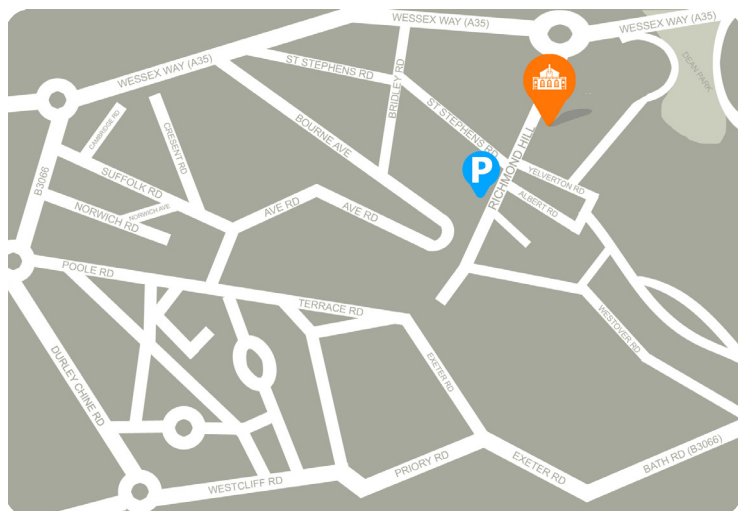

COURT HOUSE CLINICS

Court House Clinics - Bournemouth

Heliting House, 35 Richmond Hill, Bournemouth, Dorset, BH2 6HT

How to find us

[Click here](#) for directions to our Bournemouth clinic

Parking Facilities:

There are many surrounding parking facilities, we recommend the **Richmond Hill NCP car park** located near 'The Square', which is a 3 minute walk to the clinic. Street parking is available using the pay by meter method on Richmond Hill. Please note that parking restrictions are enforced in this area.

How to enter the clinic:

Our clinics front entrance is situated on Richmond Hill. When you arrive please use the stairs leading to the intercom, a member of staff will identify you and let you in. The Clinic is located on the First Floor.

Local nearby landmarks:

Richmond Hill Roundabout at the top of Richmond Hill. Our Clinic is opposite the Nationwide building.

Keep up-to-date with us via:

facebook.com/courthouseclinics

twitter.com/court_house