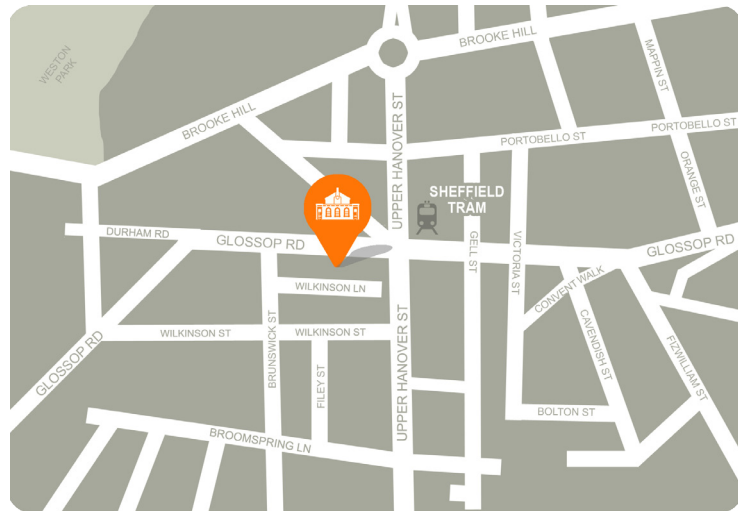

COURT HOUSE CLINICS

Court House Clinics - Sheffield
279 Glossop Road, Sheffield, South Yorkshire, S10 2HB

How to find us

[Click here](#) for directions to our Sheffield clinic

Parking Facilities:

Our Sheffield clinic has free on site parking for patients.

Nearest Public Transport:

-  University tram stop - 10 minutes walking
-  Bus routes - 120/30/40

[Click here](#) to plan your journey

Clinic Opening Hours

Monday	11:00 - 19:00
Tuesday	09:00 - 19:00
Wednesday	09:00 - 19:00
Thursday	09:00 - 20:00
Friday	09:00 - 17:00
Saturday	09:00 - 17:00