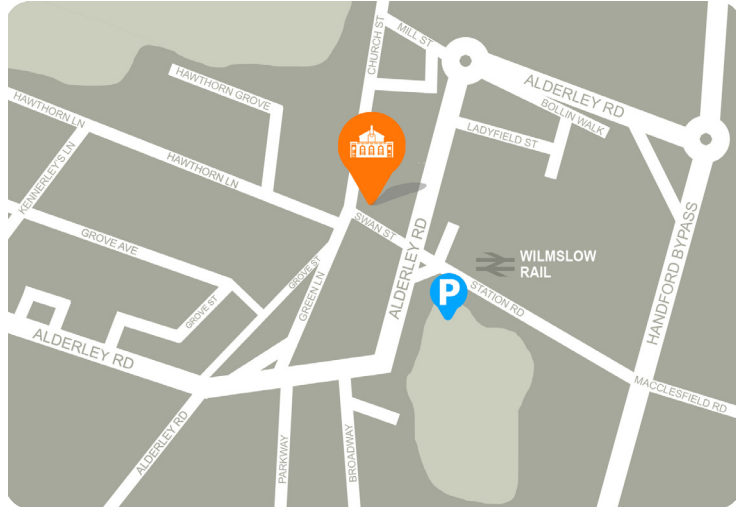

COURT HOUSE CLINICS

Court House Clinics - Wilmslow
3 Swan Street, Wilmslow, Cheshire, SK9 1HF

How to find us

[Click here](#) to get directions to our Wilmslow clinic

Parking Facilities:

Clinic car park on Church Street (*free - please buzz to gain entry*). There is also a Waitrose car park available for 2 hours free parking.

Red door on Swan Street or back door via Barons Court car park (*in front of Waitrose*).

Local nearby landmarks:

Weather Spoons (*Turn at Bollin Fee*), The Swan pub, car park (*on Barons Court*) next to Waitrose